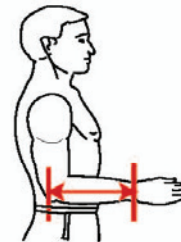

HATCH RIOT SUIT SIZING REFERENCE

TORSO/SHOULDER - CPX2500 & ECB100

SMALL (3820/3511)	37" - 41" (94-104cm)
MEDIUM (3821/3512)	41" - 45" (104-114cm)
LARGE (3822/3510)	45" - 51" (114-130cm)
XLARGE (3823/3513)	51" - 58" (130-147cm)

CHEST CIRCUMFERENCE

ELBOW & FOREARM - EFP150 (BY WRIST TO ELBOW MEASUREMENT)

XS/SMALL - 3517	9" - 10.5" (22.9-26.7cm)
MEDIUM/LARGE - 3518	10" - 11.5" (25.4-29.2cm)
XLARGE/XXLARGE - 3519	11" - 13" (27.9-33.0cm)

WRIST TO ELBOW

KNEE TO ANKLE

SHIN GUARD - TS70 (BY KNEE TO ANKLE MEASUREMENT)

XS/SMALL - 3514	13.5" - 15.5" (34.3-39.4cm)
MEDIUM/LARGE - 3515	15.0" - 17.0" (38.1-43.2cm)
XLARGE/XXLARGE - 3516	16.5" - 19.0" (41.9-48.3cm)