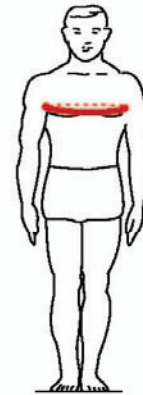

HATCH RIOT SUIT SIZING REFERENCE

TORSO/SHOULDER - CPX2500 & ECB100

SMALL (3820/3511)	37" - 41" (94-104cm)
MEDIUM (3821/3512)	41" - 45" (104-114cm)
LARGE (3822/3510)	45" - 51" (114-130cm)
XLARGE (3823/3513)	51" - 58" (130-147cm)

CHEST CIRCUMFERENCE

ELBOW & FOREARM - EFP150 (BY WRIST TO ELBOW MEASUREMENT)

XS/SMALL - 3517	9" - 10.5" (22.9-26.7cm)
MEDIUM/LARGE - 3518	10" - 11.5" (25.4-29.2cm)
XLARGE/XXLARGE - 3519	11" - 13" (27.9-33.0cm)

WRIST TO ELBOW

KNEE TO ANKLE

SHIN GUARD - TS70 (BY KNEE TO ANKLE MEASUREMENT)

XS/SMALL - 3514	13.5" - 15.5" (34.3-39.4cm)
MEDIUM/LARGE - 3515	15.0" - 17.0" (38.1-43.2cm)
XLARGE/XXLARGE - 3516	16.5" - 19.0" (41.9-48.3cm)

THIGH/GROIN - ETP200 or TPX200 (BY WAIST & THIGH CIRCUMFERENCE MEASUREMENT)

XS/SMALL - 3520 for ETP200, 3801 for TPX200	
Waist	26" - 34" (66.0-86.4cm)
Thigh	16" - 22" (40.6-55.9cm)

MEDIUM/LARGE - 3521 for ETP200, 3802 for TPX200