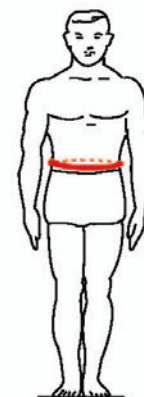

CHEST CIRCUMFERENCE

ELBOW & FOREARM - EFP150 (BY WRIST TO ELBOW MEASUREMENT)

XS/SMALL - 3517	9" - 10.5" (22.9-26.7cm)
MEDIUM/LARGE - 3518	10" - 11.5" (25.4-29.2cm)
XLARGE/XXLARGE - 3519	11" - 13" (27.9-33.0cm)

WRIST TO ELBOW

KNEE TO ANKLE

SHIN GUARD - TS70 (BY KNEE TO ANKLE MEASUREMENT)

XS/SMALL - 3514	13.5" - 15.5" (34.3-39.4cm)
MEDIUM/LARGE - 3515	15.0" - 17.0" (38.1-43.2cm)
XLARGE/XXLARGE - 3516	16.5" - 19.0" (41.9-48.3cm)

THIGH/GROIN - ETP200 or TPX200 (BY WAIST & THIGH CIRCUMFERENCE MEASUREMENT)

XS/SMALL - 3520 for ETP200, 3801 for TPX200	
Waist	26" - 34" (66.0-86.4cm)
Thigh	16" - 22" (40.6-55.9cm)

MEDIUM/LARGE - 3521 for ETP200, 3802 for TPX200

Waist	32" - 40" (81.3-101.6cm)
Thigh	20" - 26" (50.8-66.0cm)

XLARGE/XXLARGE - 3522 for ETP200, 3803 for TPX200

Waist	38" - 46" (96.5-116.8cm)
Thigh	24" - 30" (61.0-76.2cm)

WAIST CIRCUMFERENCE

THIGH CIRCUMFERENCE